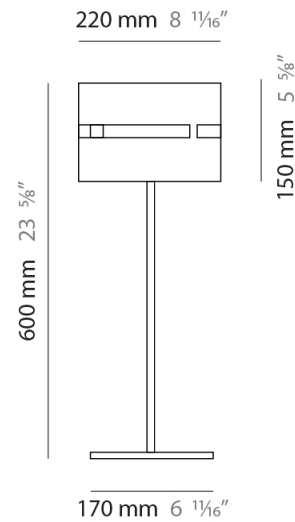

PROJECT _____
TYPE _____
SPECIFIER _____
QUANTITY _____
DATE _____

LUZ OCULTA METAL PORTABLE

D54025-

base number _____
Finish _____
Options _____

1. To build a product code in our configurator select the specify button on the base model # product page
2. To build a manual product code on this datasheet choose from the options listed below in blue font and add the suffix to the base model #

GENERAL

Series: Luz Oculta _____
Subseries: Luz Oculta Metal _____
Brand: Fambuena _____
Division: Design _____
Mounting Type: Portable _____
Mounting Location: Table _____
Subcategory: Table _____

PHYSICAL

Shape: Cylinder _____
Diameter (mm): 220 _____
Diameter (in): 8 ¹¹/₁₆ _____
Height (mm): 600 _____
Height (in): 23 ⁵/₈ _____
Light Distribution: Direct / Indirect _____
Fixture Finish: [BRA](#) / [BRZ](#) / [ABR](#) _____
Fixture Material: Metal _____
Upon Request: Bolt Down _____

ELECTRICAL

Number of Lamps: 1 _____
Lamp Type: LED Retrofit _____
Lamp Shape: B10 _____
Bulb Included: Bulb Not Included _____
Max. Wattage Per Lamp (W): 4 _____
Lamp Base: E12 _____
Input Voltage (V): 120 _____

LED

OPTICAL

RATINGS AND CERTIFICATIONS

Certified By: Certified for North American Standards _____
IP rating: IP20 _____